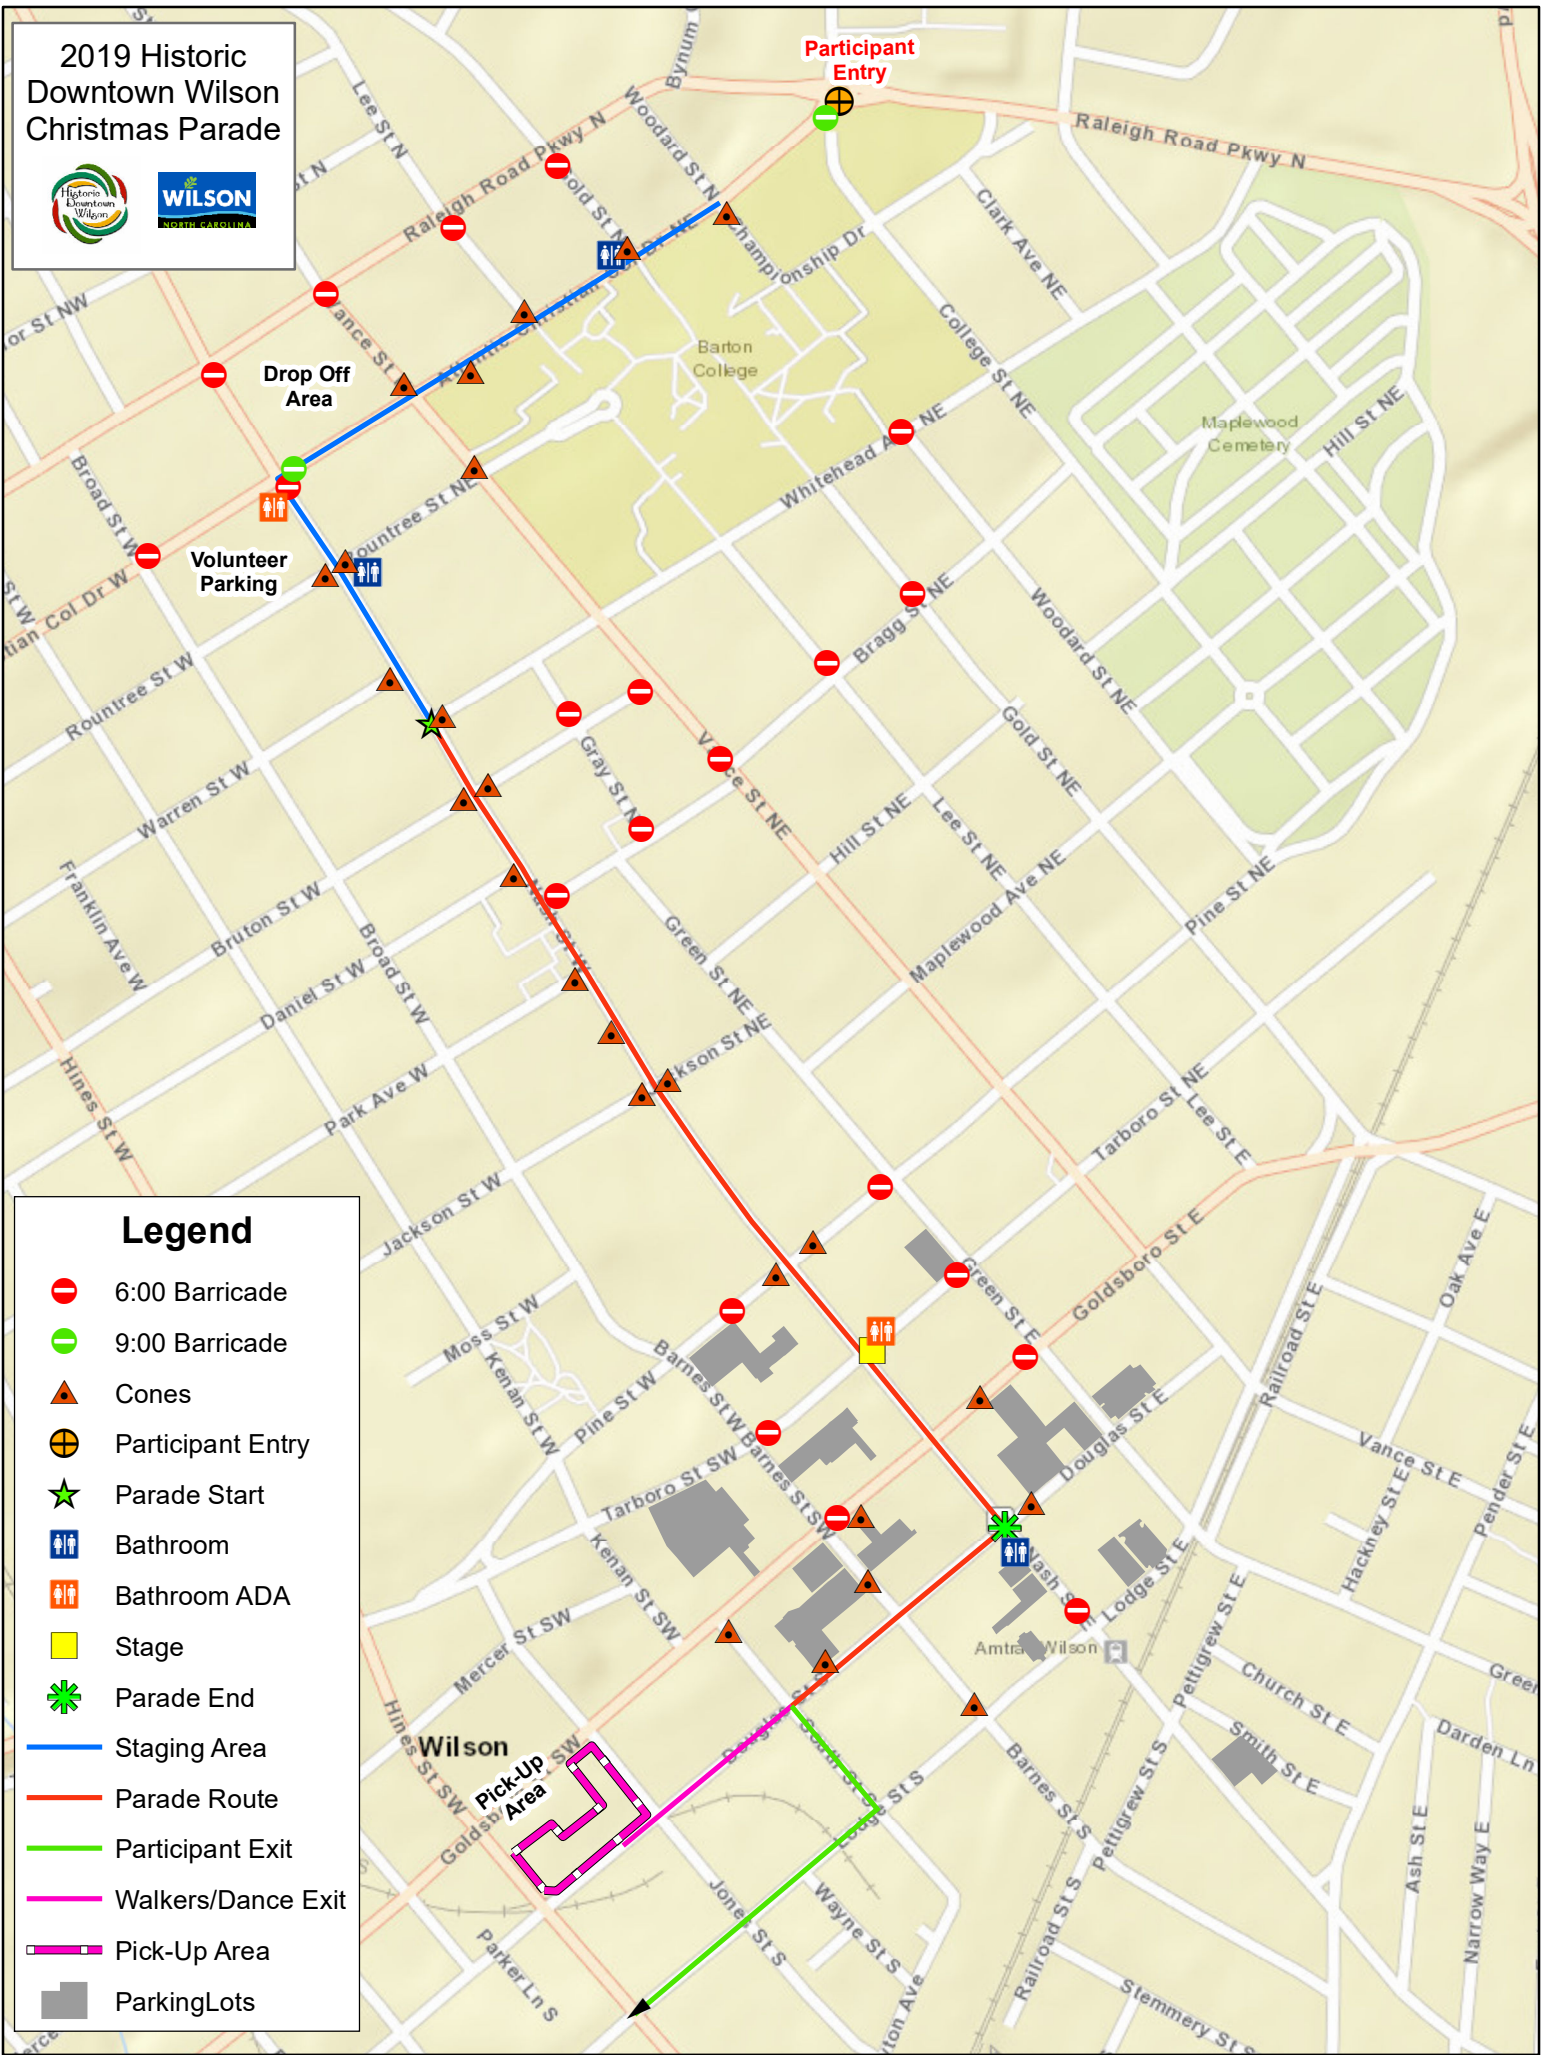

# 2019 Historic Downtown Wilson Christmas Parade

## Legend

- 6:00 Barricade
- 9:00 Barricade
- Cones
- Participant Entry
- Parade Start
- Bathroom
- Bathroom ADA
- Stage
- Parade End
- Staging Area
- Parade Route
- Participant Exit
- Walkers/Dance Exit
- Pick-Up Area
- Parking Lots